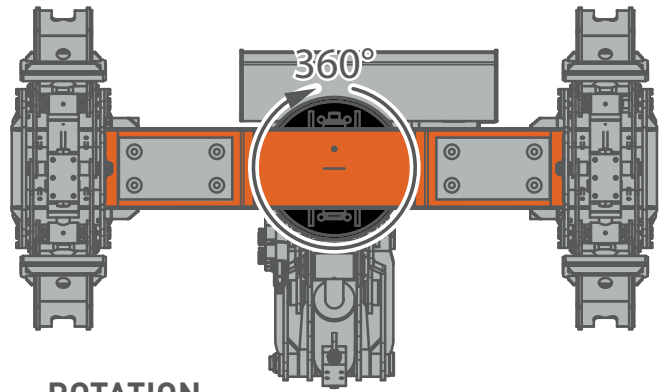

DIMENSIONS (mm)

SCAN FOR MORE TECHNICAL DATA

	Kg
JIB500GR	230

MOVEMENTS

Your Jekko Dealer