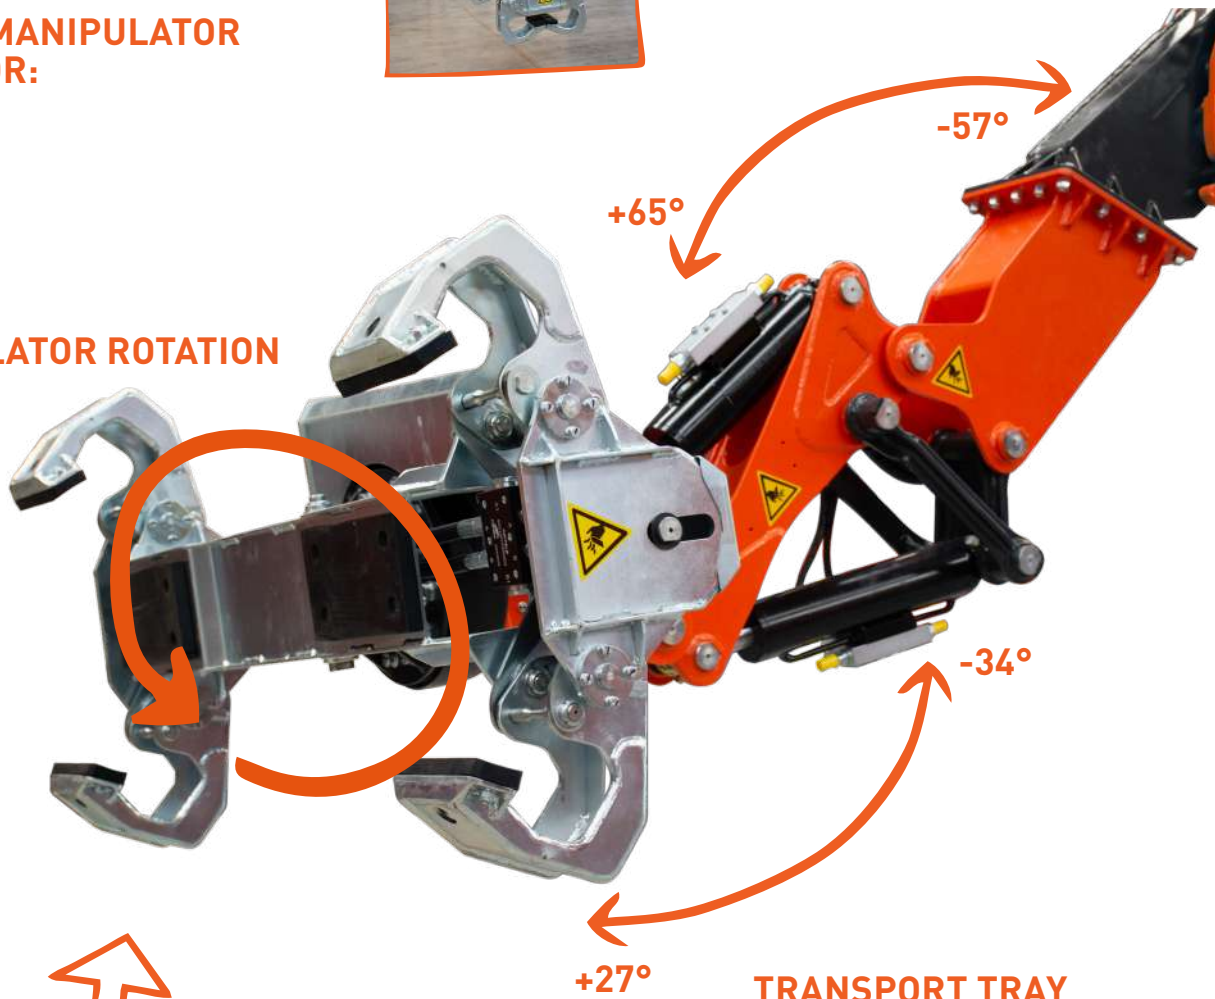

JIB500GR

HYDRAULIC BEAM MANIPULATOR

STEEL BEAM MANIPULATOR AVAILABLE FOR:

- ✓ SPX532
- ✓ SPX650

MOVEMENTS

- ✓ 360° continuous rotation
- ✓ -57° / +65° tilt A
- ✓ -34° / +26° tilt B

500 KG MAX CAPACITY

360° MANIPULATOR ROTATION

PLUG & PLAY

- ✓ Completely hydraulic
- ✓ Fully integrated with the crane
- ✓ Works with the crane remote

TRANSPORT TRAY

- ✓ Practical and sturdy
- ✓ Easy to install

DIMENSIONS (mm)

SCAN FOR MORE TECHNICAL DATA

	Kg
JIB500GR	230

MOVEMENTS

Your Jekko Dealer