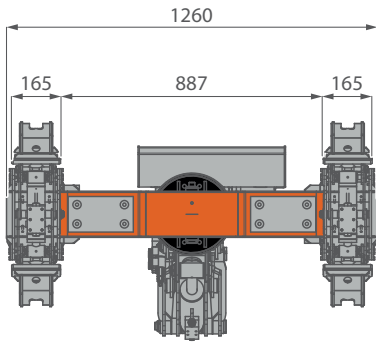

JIB500GR

HYDRAULIC BEAM MANIPULATOR

STEEL BEAM MANIPULATOR AVAILABLE FOR:

- ✓ SPX532
- ✓ SPX650

MOVEMENTS

- ✓ 360° continuous rotation
- ✓ -57° / +65° tilt A
- ✓ -34° / +26° tilt B

500 KG MAX CAPACITY

360° MANIPULATOR ROTATION

PLUG & PLAY

- ✓ Completely hydraulic
- ✓ Fully integrated with the crane
- ✓ Works with the crane remote

TRANSPORT TRAY

- ✓ Practical and sturdy
- ✓ Easy to install

DIMENSIONS (mm)

SCAN FOR MORE TECHNICAL DATA