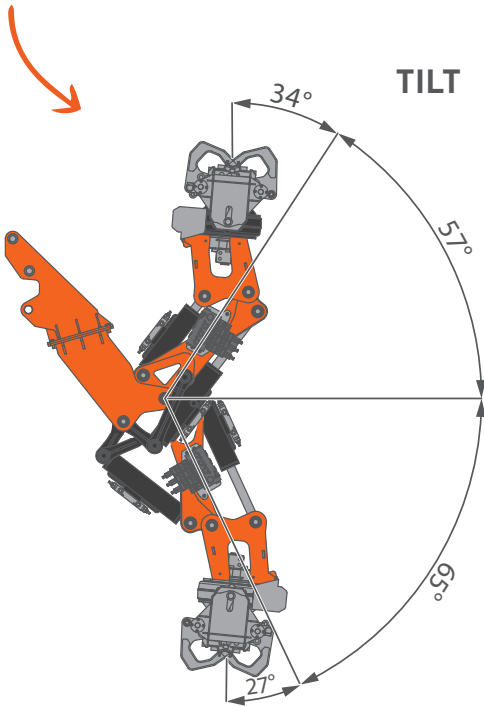

JIB500GR

HYDRAULIC BEAM MANIPULATOR

STEEL BEAM MANIPULATOR AVAILABLE FOR:

- ✓ SPX532
- ✓ SPX650

MOVEMENTS

- ✓ 360° continuous rotation
- ✓ -57° / +65° tilt A
- ✓ -34° / +26° tilt B

500 KG MAX CAPACITY

360° MANIPULATOR ROTATION

PLUG & PLAY

- ✓ Completely hydraulic
- ✓ Fully integrated with the crane
- ✓ Works with the crane remote

TRANSPORT TRAY

- ✓ Practical and sturdy
- ✓ Easy to install

DIMENSIONS (mm)

SCAN FOR MORE TECHNICAL DATA

	Kg
JIB500GR	230

MOVEMENTS

Your Jekko Dealer