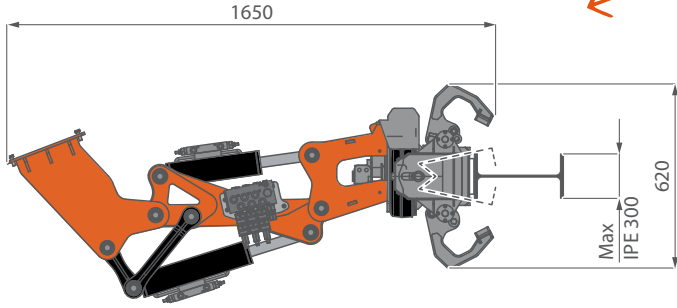

JIB500GR

HYDRAULIC BEAM MANIPULATOR

STEEL BEAM MANIPULATOR AVAILABLE FOR:

- ✓ SPX532
- ✓ SPX650

MOVEMENTS

- ✓ 360° continuous rotation
- ✓ -57° / +65° tilt A
- ✓ -34° / +26° tilt B

500 KG MAX CAPACITY

360° MANIPULATOR ROTATION

PLUG & PLAY

- ✓ Completely hydraulic
- ✓ Fully integrated with the crane
- ✓ Works with the crane remote

TRANSPORT TRAY

- ✓ Practical and sturdy
- ✓ Easy to install

DIMENSIONS (mm)

SCAN FOR MORE TECHNICAL DATA