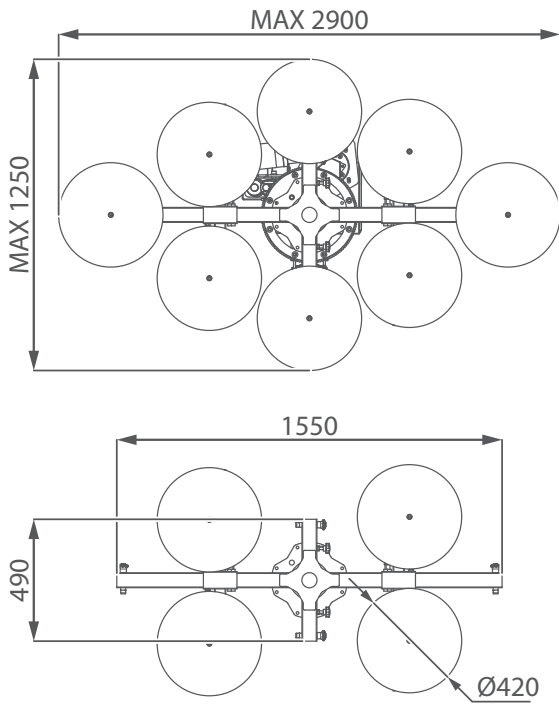

800 KG MAX CAPACITY
(8 pads installed)

VACUUM PUMP

- ✓ Double vacuum circuit
- ✓ Up to eight pads
- ✓ Safety vacuum seal

TRANSPORT TRAY

- ✓ Practical and sturdy
- ✓ Easy to install
- ✓ Big tool box

BATTERY

- ✓ Completely electric
- ✓ Spare battery on transport tray
- ✓ Battery charging dock

DIMENSIONS (mm)

SCAN FOR MORE
TECHNICAL DATA

	Kg
JVM800R (with 4 vacuum pads)	220
Extra pad	5,5

Your Jekko Dealer

MOVEMENTS